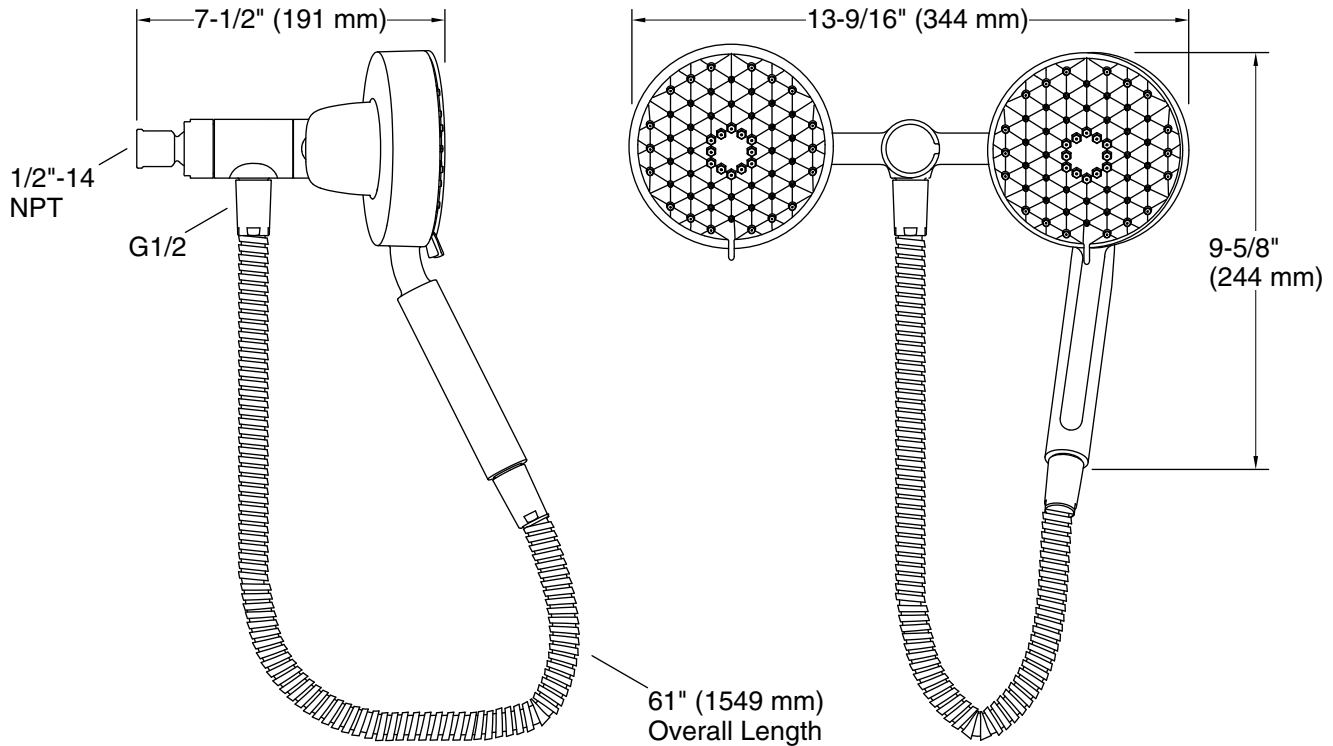

### Features

- Multifunction showerhead and handshower each have advanced spray engines to provide three experiences: wide coverage, intense drenching, and targeted spray.
- Wide coverage spray produces an encompassing spray for everyday use.
- Intense drenching spray delivers a forceful spray ideal for rinsing shampoo from hair.
- Targeted spray is a focused stream for targeting sore muscles or use as a utility spray.
- Pause feature temporarily pauses water flow to conserve water while you lather, shave or shampoo.
- MasterClean™ sprayface features an easy-to-clean surface that withstands mineral buildup.
- 1.75 gpm (6.6 lpm) maximum flow rate at 45 psi (3.1 bar).
- Box includes: Showerhead, handshower, and 60" (1524 mm) metal hose.

### Installation

- Shower arm and flange sold separately.

### Included Components

Additional Components:  
60" metal hose

### Technical Information

All product dimensions are nominal.